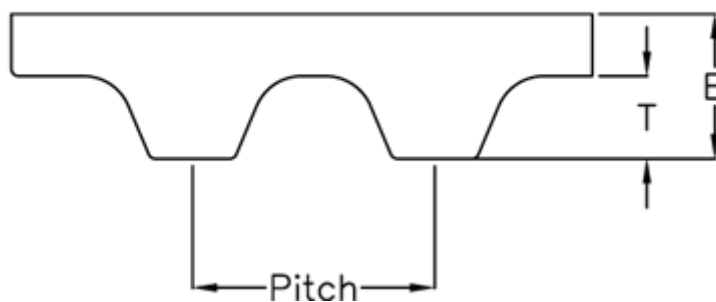

Article number: 602776229351

Description: Gates Timing Belt Synchropower PU 6 T5 355

## Measures

Height B mm	= 2.2
Height T mm	= 1.2
Length	= 355
Number of teeth	= 71
Pitch	= 5
Type	= PU 6 T5 355
Width	= 6